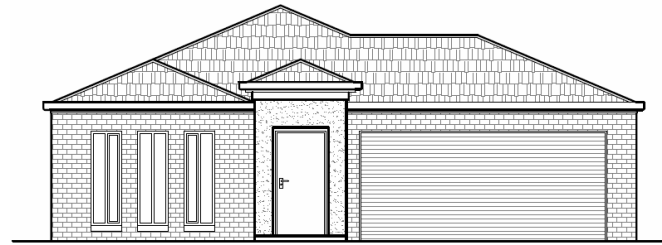

Robina 18.74

CLASSIC FAÇADE

AREAS:

Dwelling: 132.00m² - 14.30sq
Garage: 34.98m² - 3.79sq
Porch: 5.97m² - 0.65sq

Total area: 172.95m² - 18.74sq
Sgl Gge Total 161.07m² - 17.45sq